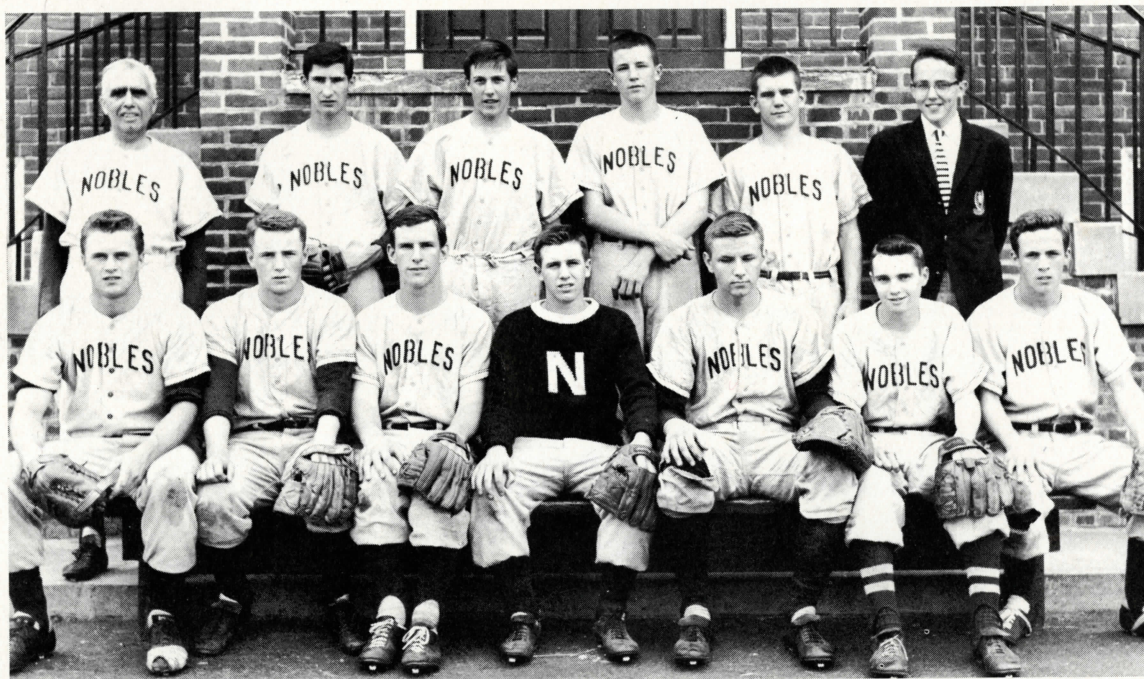

# BASEBALL

FIRST ROW: Collier, Boon, Partridge(capt.-elect), Soule(capt.), Brown, Hodges, Waldinger.  
 SECOND ROW: Mr. Horton, Gardella, Hutton, Bigelow, Deland, Kreske(mgr.).

The 'sixty-two baseball team coached by Mr. Horton and superbly captained by Ben Soule, brought home the championship with a flawless 8-0 record in league play. They were 12-2-1 overall. Losses to Needham and the Alumni, and a tie with St. Pauls', were far outweighed by an earlier victory over Needham, drubbings of Rivers, Belmont Hill, and St. Georges', and crucial decisions over St. Marks' and Milton. Credit for the team's performance belongs to Partridge and Hutton, to Boon, and above all to Captain Soule.

Next spring, with five returning lettermen, Captain-elect Partridge hopes for a successful defense of the league crown. We wish him the best of luck.

**THE RECORD**

Nobles 7	Needham High 6
Nobles 2	Needham High 3
Nobles 2	B & N 1
Nobles 4	Alumni 6
Nobles 15	Rivers 2
Nobles 7	Gov. Dummer 6
Nobles 1	Middlesex 0
Nobles 12	Brooks 1
Nobles 8	St. Paul's 8
Nobles 8	St. Mark's 4
Nobles 11	Belmont Hill 0
Nobles 10	Groton 3
Nobles 13	Roxbury Latin 8
Nobles 15	St. George's 4
Nobles 5	Milton 2